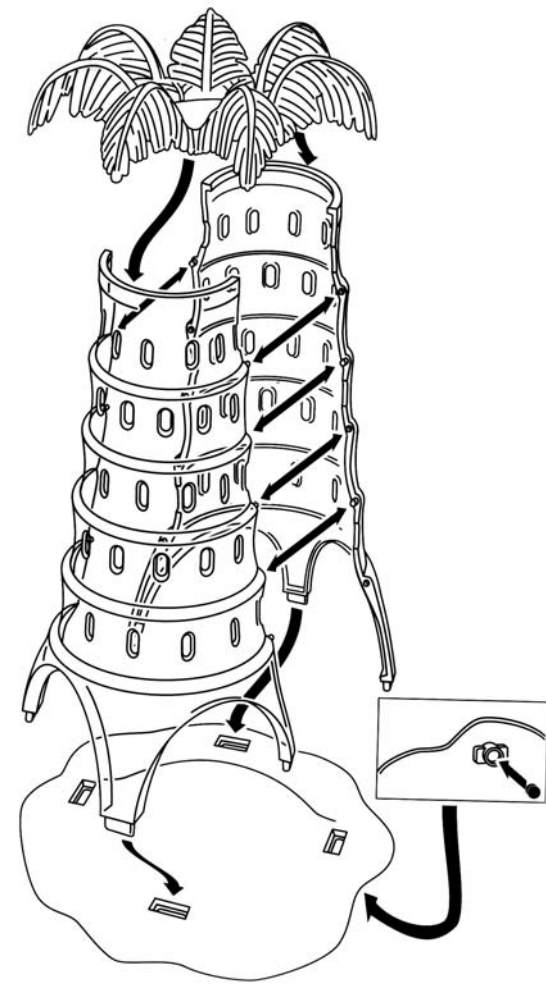

LET'S PLAY!

1. The youngest player goes first.
2. On your turn, roll the die and carefully pull out one stick of the matching color from the tree-always taking sticks from the highest level first.
3. If any monkeys fall from the tree, you must keep them.
4. If all the sticks of one color have been removed and you roll that color, you are lucky and miss that turn.
5. Continue in turn (clockwise) until all the monkeys have fallen out of the tree.
6. The player with the least monkeys wins the game!